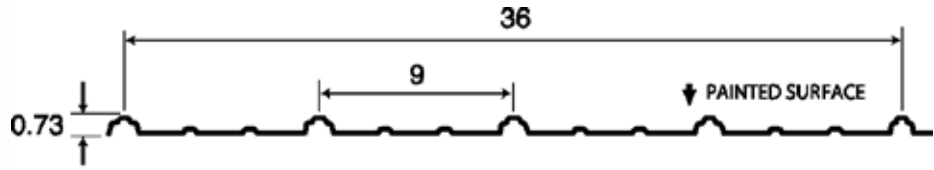

Driftwood

STEEL ROOFING – AGWAY METALS INC. (\$\$)

Optimum Rib, 29 Gauge.

ALL DIMENSIONS ARE IN INCHES

COLOURS

Beige

Black

Bone White