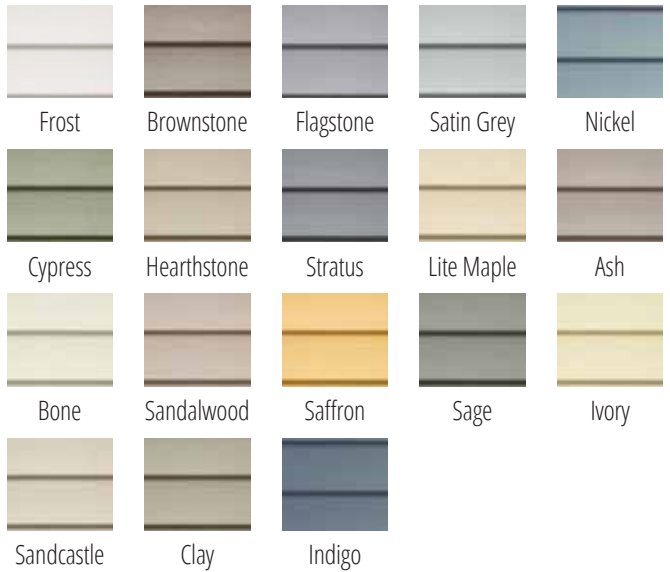

VINYL SIDING – MITTEN SIDING & ACCESSORIES

This premium product line offers a thick panel and a complete selection of bold premium & natural standard colour options. Profiles feature a cedar-grain texture in a low-gloss finish with a distinctive deep silhouette for rich shadow lines.

STANDARD COLOURS - OREGON PRIDE

Standard Profile
D4\"/>