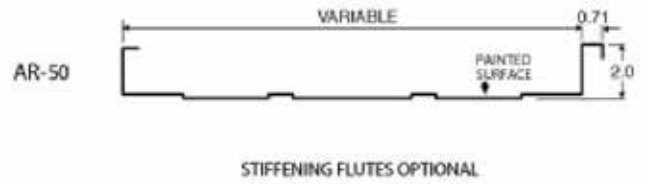

Regent Grey

Slate Blue

Slate Grey

Stone Grey

Tan

Tile Red

White White

STANDING SEAM ROOFING – AGWAY METALS INC. (\$\$\$)